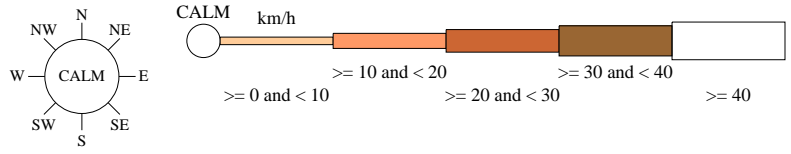

Rose of Wind direction versus Wind speed in km/h (28 Aug 1996 to 11 Aug 2018)

Custom times selected, refer to attached note for details

NURIOOTPA PIRSA

Site No: 023373 • Opened Aug 1996 • Still Open • Latitude: -34.4761° • Longitude: 139.0056° • Elevation 275m

An asterisk (*) indicates that calm is less than 0.5%.

Other important info about this analysis is available in the accompanying notes.

3 pm Jun
775 Total Observations

Calm *