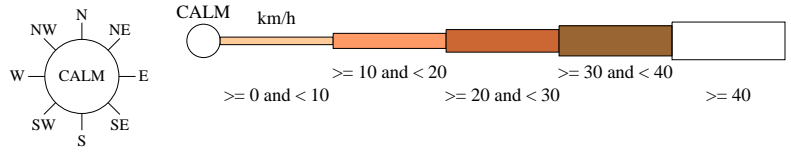

Rose of Wind direction versus Wind speed in km/h (28 Aug 1996 to 11 Aug 2018)

Custom times selected, refer to attached note for details

NURIOOTPA PIRSA

Site No: 023373 • Opened Aug 1996 • Still Open • Latitude: -34.4761° • Longitude: 139.0056° • Elevation 275m

An asterisk (*) indicates that calm is less than 0.5%.

Other important info about this analysis is available in the accompanying notes.

3 pm May
804 Total Observations

Calm *