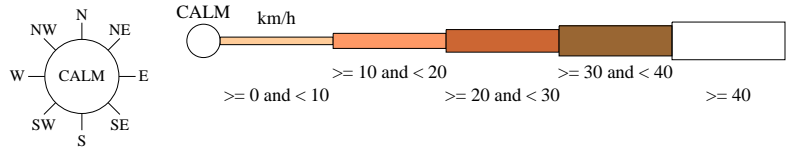

Rose of Wind direction versus Wind speed in km/h (28 Aug 1996 to 11 Aug 2018)

Custom times selected, refer to attached note for details

NURIOOTPA PIRSA

Site No: 023373 • Opened Aug 1996 • Still Open • Latitude: -34.4761° • Longitude: 139.0056° • Elevation 275m

An asterisk (*) indicates that calm is less than 0.5%.

Other important info about this analysis is available in the accompanying notes.

3 pm Oct
801 Total Observations

Calm *