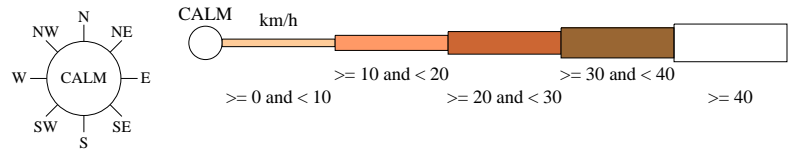

Rose of Wind direction versus Wind speed in km/h (28 Aug 1996 to 11 Aug 2018)

Custom times selected, refer to attached note for details

NURIOOTPA PIRSA

Site No: 023373 • Opened Aug 1996 • Still Open • Latitude: -34.4761° • Longitude: 139.0056° • Elevation 275m

An asterisk (*) indicates that calm is less than 0.5%.

Other important info about this analysis is available in the accompanying notes.

9 am Feb
728 Total Observations

Calm 3%