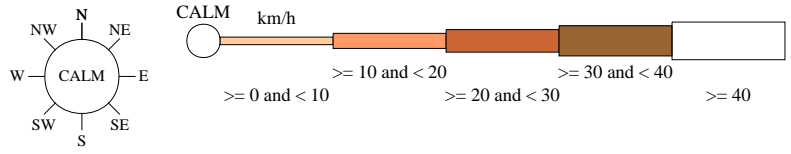

Rose of Wind direction versus Wind speed in km/h (28 Aug 1996 to 30 Sep 2010)

Custom times selected, refer to attached note for details

NURIOOTPA VITICULTURAL

Site No: 023373 • Opened Aug 1996 • Still Open • Latitude: -34.4761° • Longitude: 139.0056° • Elevation 275m

An asterisk (*) indicates that calm is less than 0.5%.

Other important info about this analysis is available in the accompanying notes.

9 am Sep
442 Total Observations

Calm 1%