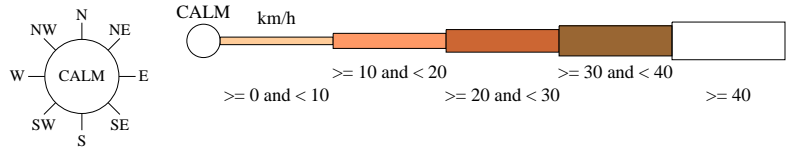

# Rose of Wind direction versus Wind speed in km/h (28 Aug 1996 to 11 Aug 2018)

Custom times selected, refer to attached note for details

## NURIOOTPA PIRSA

Site No: 023373 • Opened Aug 1996 • Still Open • Latitude: -34.4761° • Longitude: 139.0056° • Elevation 275m

An asterisk (\*) indicates that calm is less than 0.5%.

Other important info about this analysis is available in the accompanying notes.