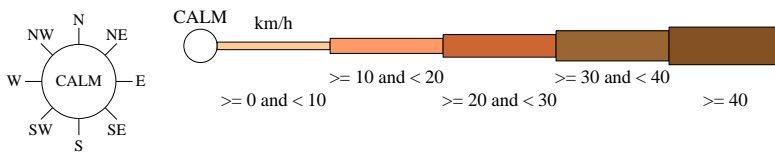

# Rose of Wind direction versus Wind speed in km/h (01 Jul 1964 to 10 May 1985)

Custom times selected, refer to attached note for details

## STIRLING POST OFFICE

Site No: 023785 • Opened Jan 1964 • Closed Dec 1985 • Latitude: -35° • Longitude: 138.7167° • Elevation 496m

An asterisk (\*) indicates that calm is less than 0.5%.

Other important info about this analysis is available in the accompanying notes.