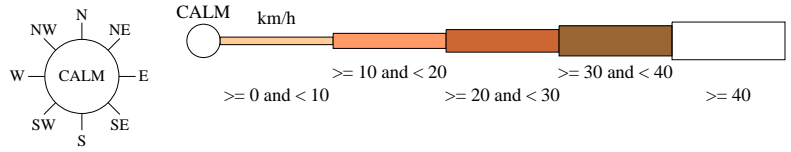

Rose of Wind direction versus Wind speed in km/h (26 Apr 1994 to 11 Aug 2018)

Custom times selected, refer to attached note for details

MOUNT CRAWFORD AWS

Site No: 023878 • Opened Apr 1994 • Still Open • Latitude: -34.7253° • Longitude: 138.9278° • Elevation 525m

An asterisk (*) indicates that calm is less than 0.5%.

Other important info about this analysis is available in the accompanying notes.

3 pm Jan
839 Total Observations

Calm *