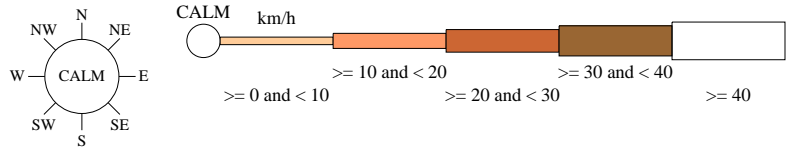

Rose of Wind direction versus Wind speed in km/h (26 Apr 1994 to 11 Aug 2018)

Custom times selected, refer to attached note for details

MOUNT CRAWFORD AWS

Site No: 023878 • Opened Apr 1994 • Still Open • Latitude: -34.7253° • Longitude: 138.9278° • Elevation 525m

An asterisk (*) indicates that calm is less than 0.5%.

Other important info about this analysis is available in the accompanying notes.

3 pm May
871 Total Observations

Calm *