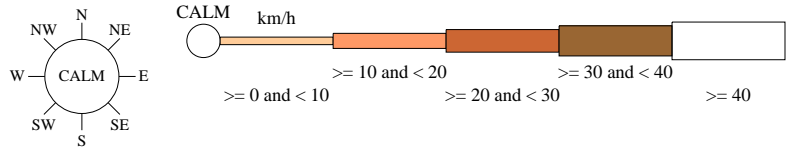

Rose of Wind direction versus Wind speed in km/h (26 Apr 1994 to 11 Aug 2018)

Custom times selected, refer to attached note for details

MOUNT CRAWFORD AWS

Site No: 023878 • Opened Apr 1994 • Still Open • Latitude: -34.7253° • Longitude: 138.9278° • Elevation 525m

An asterisk (*) indicates that calm is less than 0.5%.

Other important info about this analysis is available in the accompanying notes.

9 am Aug
814 Total Observations

Calm *