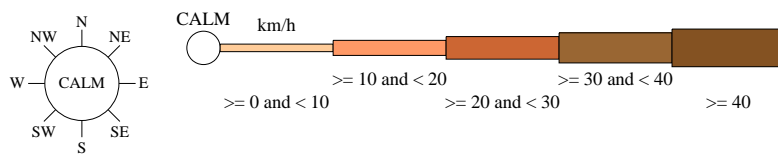

# Rose of Wind direction versus Wind speed in km/h (01 Jan 1965 to 30 Jun 1985)

Custom times selected, refer to attached note for details

## LOXTON RESEARCH CENTRE

Site No: 024023 • Opened Jan 1963 • Closed Dec 1985 • Latitude: -34.4333° • Longitude: 140.6° • Elevation 66m

An asterisk (\*) indicates that calm is less than 0.5%.  
Other important info about this analysis is available in the accompanying notes.