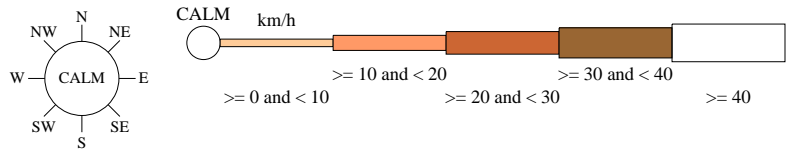

# Rose of Wind direction versus Wind speed in km/h (01 Jan 1908 to 30 Nov 1951)

Custom times selected, refer to attached note for details

## MOUNT GAMBIER POST OFFICE

Site No: 026020 • Opened Jan 1860 • Closed Dec 1975 • Latitude: -37.8333° • Longitude: 140.7833° • Elevation 65m

An asterisk (\*) indicates that calm is less than 0.5%.

Other important info about this analysis is available in the accompanying notes.