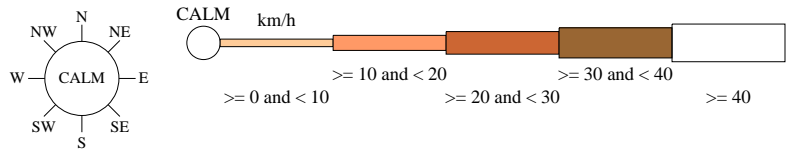

# Rose of Wind direction versus Wind speed in km/h (01 Jan 1908 to 30 Nov 1951)

Custom times selected, refer to attached note for details

## MOUNT GAMBIER POST OFFICE

Site No: 026020 • Opened Jan 1860 • Closed Dec 1975 • Latitude: -37.8333° • Longitude: 140.7833° • Elevation 65m

An asterisk (\*) indicates that calm is less than 0.5%.

Other important info about this analysis is available in the accompanying notes.