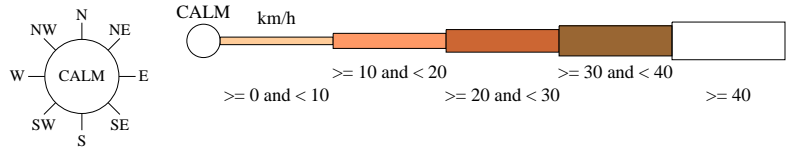

Rose of Wind direction versus Wind speed in km/h (01 Jan 1908 to 30 Nov 1951)

Custom times selected, refer to attached note for details

MOUNT GAMBIER POST OFFICE

Site No: 026020 • Opened Jan 1860 • Closed Dec 1975 • Latitude: -37.8333° • Longitude: 140.7833° • Elevation 65m

An asterisk (*) indicates that calm is less than 0.5%.

Other important info about this analysis is available in the accompanying notes.

3 pm Jul
1356 Total Observations

Calm 14%