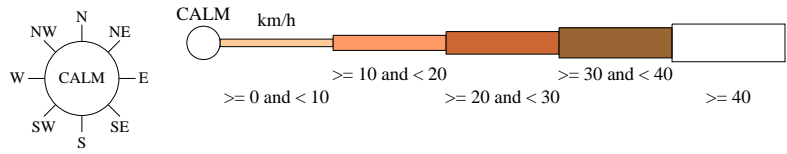

Rose of Wind direction versus Wind speed in km/h (01 Jan 1908 to 30 Nov 1951)

Custom times selected, refer to attached note for details

MOUNT GAMBIER POST OFFICE

Site No: 026020 • Opened Jan 1860 • Closed Dec 1975 • Latitude: -37.8333° • Longitude: 140.7833° • Elevation 65m

An asterisk (*) indicates that calm is less than 0.5%.

Other important info about this analysis is available in the accompanying notes.

3 pm Nov
1253 Total Observations

Calm 6%