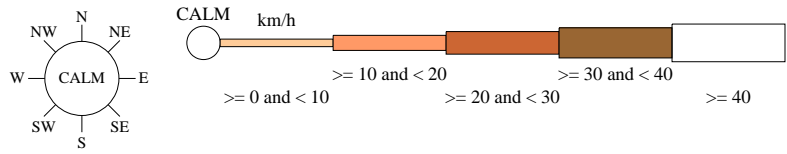

Rose of Wind direction versus Wind speed in km/h (01 Jan 1908 to 30 Nov 1951)

Custom times selected, refer to attached note for details

MOUNT GAMBIER POST OFFICE

Site No: 026020 • Opened Jan 1860 • Closed Dec 1975 • Latitude: -37.8333° • Longitude: 140.7833° • Elevation 65m

An asterisk (*) indicates that calm is less than 0.5%.
Other important info about this analysis is available in the accompanying notes.

3 pm Sep
1308 Total Observations

Calm 7%