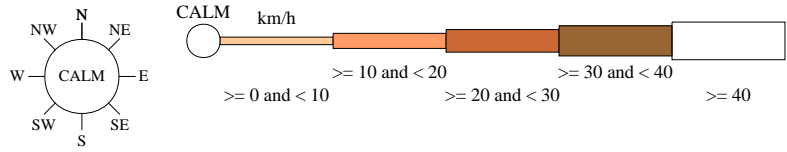

Rose of Wind direction versus Wind speed in km/h (01 Jan 1908 to 30 Nov 1951)

Custom times selected, refer to attached note for details

MOUNT GAMBIER POST OFFICE

Site No: 026020 • Opened Jan 1860 • Closed Dec 1975 • Latitude: -37.8333° • Longitude: 140.7833° • Elevation 65m

An asterisk (*) indicates that calm is less than 0.5%.

Other important info about this analysis is available in the accompanying notes.

3 pm Sep
1308 Total Observations

Calm 7%