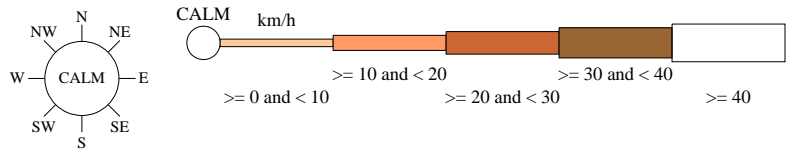

Rose of Wind direction versus Wind speed in km/h (01 Jan 1908 to 30 Nov 1951)

Custom times selected, refer to attached note for details

MOUNT GAMBIER POST OFFICE

Site No: 026020 • Opened Jan 1860 • Closed Dec 1975 • Latitude: -37.8333° • Longitude: 140.7833° • Elevation 65m

An asterisk (*) indicates that calm is less than 0.5%.
Other important info about this analysis is available in the accompanying notes.

9 am Apr
1256 Total Observations

Calm 27%