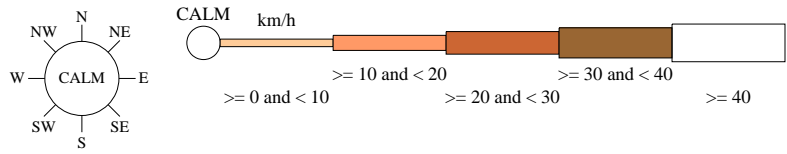

Rose of Wind direction versus Wind speed in km/h (01 Jan 1908 to 30 Nov 1951)

Custom times selected, refer to attached note for details

MOUNT GAMBIER POST OFFICE

Site No: 026020 • Opened Jan 1860 • Closed Dec 1975 • Latitude: -37.8333° • Longitude: 140.7833° • Elevation 65m

An asterisk (*) indicates that calm is less than 0.5%.
Other important info about this analysis is available in the accompanying notes.

9 am Aug
1344 Total Observations

Calm 22%