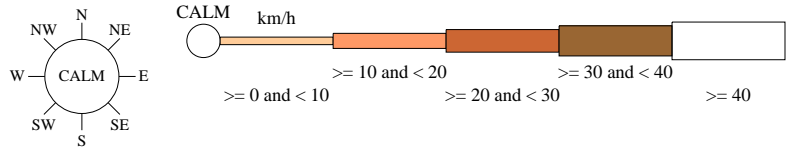

Rose of Wind direction versus Wind speed in km/h (01 Jan 1908 to 30 Nov 1951)

Custom times selected, refer to attached note for details

MOUNT GAMBIER POST OFFICE

Site No: 026020 • Opened Jan 1860 • Closed Dec 1975 • Latitude: -37.8333° • Longitude: 140.7833° • Elevation 65m

An asterisk (*) indicates that calm is less than 0.5%.

Other important info about this analysis is available in the accompanying notes.

9 am Feb
1124 Total Observations

Calm 14%