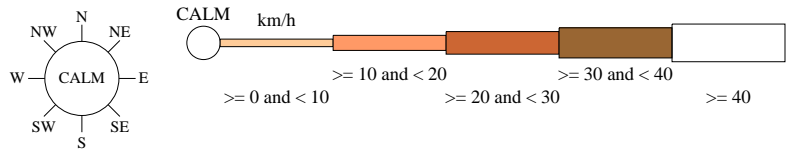

Rose of Wind direction versus Wind speed in km/h (01 Jan 1908 to 30 Nov 1951)

Custom times selected, refer to attached note for details

MOUNT GAMBIER POST OFFICE

Site No: 026020 • Opened Jan 1860 • Closed Dec 1975 • Latitude: -37.8333° • Longitude: 140.7833° • Elevation 65m

An asterisk (*) indicates that calm is less than 0.5%.

Other important info about this analysis is available in the accompanying notes.

9 am Jan
1234 Total Observations

Calm 12%