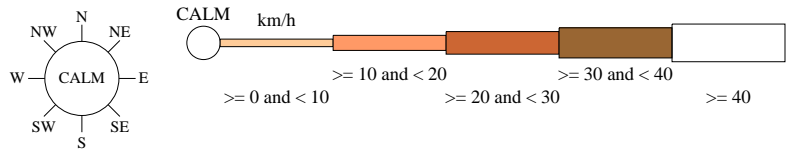

Rose of Wind direction versus Wind speed in km/h (01 Jan 1908 to 30 Nov 1951)

Custom times selected, refer to attached note for details

MOUNT GAMBIER POST OFFICE

Site No: 026020 • Opened Jan 1860 • Closed Dec 1975 • Latitude: -37.8333° • Longitude: 140.7833° • Elevation 65m

An asterisk (*) indicates that calm is less than 0.5%.

Other important info about this analysis is available in the accompanying notes.

9 am Mar
1207 Total Observations

Calm 21%