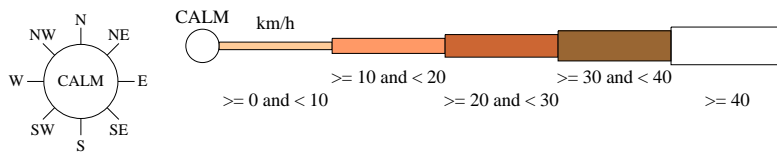

Rose of Wind direction versus Wind speed in km/h (12 Mar 1943 to 10 Aug 2018)

Custom times selected, refer to attached note for details

MOUNT GAMBIER AERO

Site No: 026021 • Opened Jan 1941 • Still Open • Latitude: -37.7473° • Longitude: 140.7739° • Elevation 63m

An asterisk (*) indicates that calm is less than 0.5%.

Other important info about this analysis is available in the accompanying notes.

3 pm
24650 Total Observations

Calm 3%