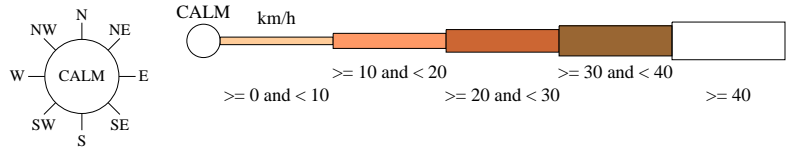

Rose of Wind direction versus Wind speed in km/h (12 Mar 1943 to 11 Aug 2018)

Custom times selected, refer to attached note for details

MOUNT GAMBIER AERO

Site No: 026021 • Opened Jan 1941 • Still Open • Latitude: -37.7473° • Longitude: 140.7739° • Elevation 63m

An asterisk (*) indicates that calm is less than 0.5%.

Other important info about this analysis is available in the accompanying notes.

3 pm Oct
2102 Total Observations

Calm 1%