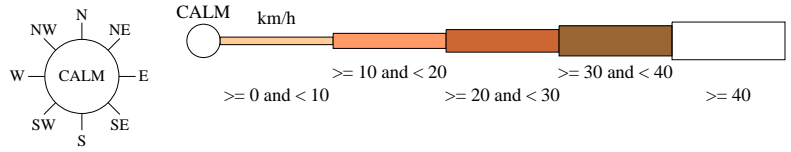

Rose of Wind direction versus Wind speed in km/h (12 Mar 1943 to 11 Aug 2018)

Custom times selected, refer to attached note for details

MOUNT GAMBIER AERO

Site No: 026021 • Opened Jan 1941 • Still Open • Latitude: -37.7473° • Longitude: 140.7739° • Elevation 63m

An asterisk (*) indicates that calm is less than 0.5%.

Other important info about this analysis is available in the accompanying notes.

9 am Oct
2104 Total Observations

Calm 3%