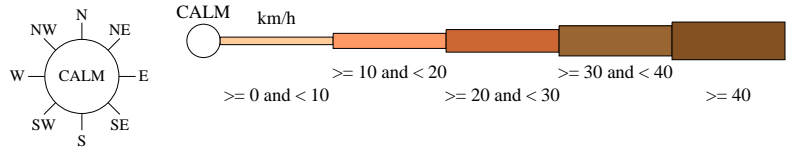

# Rose of Wind direction versus Wind speed in km/h (06 Nov 1992 to 11 Aug 2022)

Custom times selected, refer to attached note for details

## WEIPA AERO

Site No: 027045 • Opened Mar 1972 • Still Open • Latitude: -12.6778° • Longitude: 141.9208° • Elevation 17.9m

An asterisk (\*) indicates that calm is less than 0.5%.  
Other important info about this analysis is available in the accompanying notes.