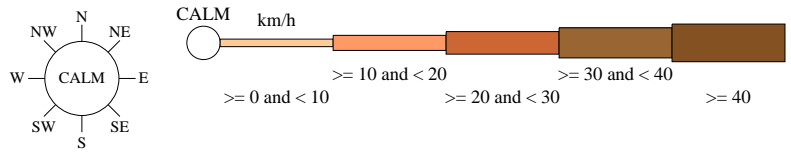

# Rose of Wind direction versus Wind speed in km/h (01 Dec 1940 to 07 Jun 1951)

Custom times selected, refer to attached note for details

## KARUMBA AIRPORT

Site No: 029028 • Opened Jul 1938 • Still Open • Latitude: -17.4553° • Longitude: 140.8314° • Elevation 2m

An asterisk (\*) indicates that calm is less than 0.5%.  
Other important info about this analysis is available in the accompanying notes.