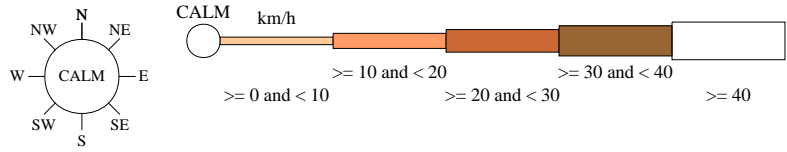

Rose of Wind direction versus Wind speed in km/h (01 Jan 1957 to 31 Jul 2001)

Custom times selected, refer to attached note for details

NORMANTON POST OFFICE

Site No: 029041 • Opened Jan 1872 • Closed Aug 2001 • Latitude: -17.6706° • Longitude: 141.0672° • Elevation 8.m

An asterisk (*) indicates that calm is less than 0.5%.

Other important info about this analysis is available in the accompanying notes.

9 am
16073 Total Observations

Calm 4%