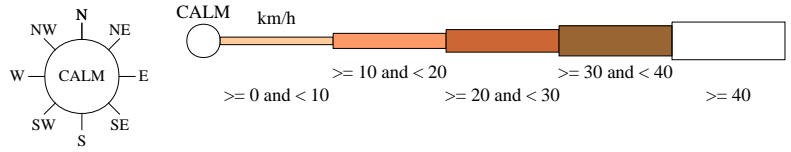

# Rose of Wind direction versus Wind speed in km/h (27 Nov 1889 to 30 Sep 1953)

Custom times selected, refer to attached note for details

## CAIRNS POST OFFICE

Site No: 031010 • Opened Jan 1882 • Closed Dec 1957 • Latitude: -16.9333° • Longitude: 145.7833° • Elevation 2m

An asterisk (\*) indicates that calm is less than 0.5%.

Other important info about this analysis is available in the accompanying notes.