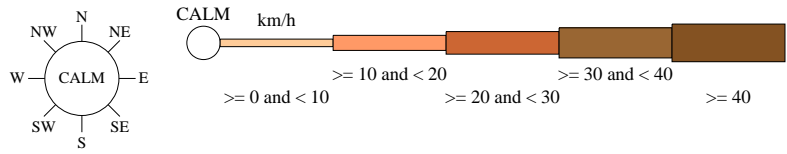

Rose of Wind direction versus Wind speed in km/h (01 Jan 1957 to 30 Jun 2020)

Custom times selected, refer to attached note for details

INNISFAIL

Site No: 032025 • Opened Jan 1881 • Still Open • Latitude: -17.5249° • Longitude: 146.0345° • Elevation 10m

An asterisk (*) indicates that calm is less than 0.5%.

Other important info about this analysis is available in the accompanying notes.

3 pm May
1709 Total Observations

Calm 1%