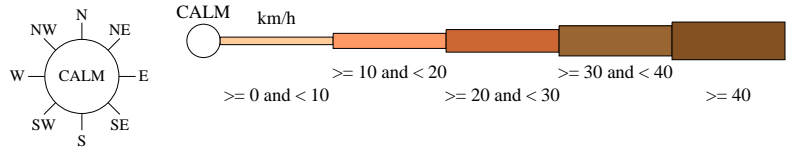

# Rose of Wind direction versus Wind speed in km/h (01 Jan 1957 to 11 Aug 2024)

Custom times selected, refer to attached note for details

## COLLINSVILLE POST OFFICE

Site No: 033013 • Opened Jan 1939 • Still Open • Latitude: -20.5533° • Longitude: 147.8464° • Elevation 196m

An asterisk (\*) indicates that calm is less than 0.5%.  
Other important info about this analysis is available in the accompanying notes.