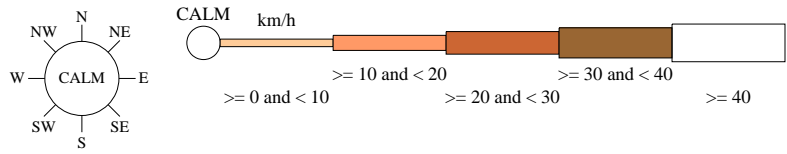

# Rose of Wind direction versus Wind speed in km/h (01 Dec 1969 to 11 Dec 1989)

Custom times selected, refer to attached note for details

## PROSERPINE POST OFFICE

Site No: 033061 • Opened Jan 1886 • Closed Aug 1989 • Latitude: -20.4° • Longitude: 148.5833° • Elevation 13m

An asterisk (\*) indicates that calm is less than 0.5%.  
Other important info about this analysis is available in the accompanying notes.