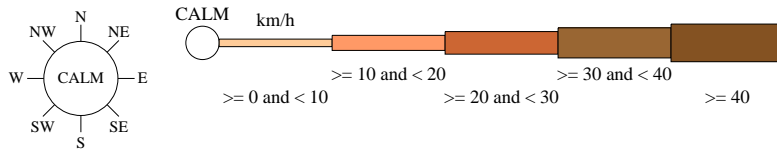

# Rose of Wind direction versus Wind speed in km/h (01 Jan 1965 to 30 Jun 1993)

Custom times selected, refer to attached note for details

## MILLAROO DPI

Site No: 033090 • Opened Jan 1958 • Closed Jul 1993 • Latitude: -20.0464° • Longitude: 147.2739° • Elevation 45.m

An asterisk (\*) indicates that calm is less than 0.5%.

Other important info about this analysis is available in the accompanying notes.