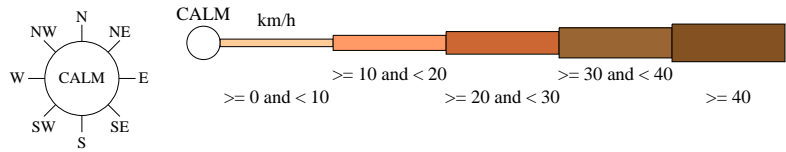

Rose of Wind direction versus Wind speed in km/h (01 Jan 1962 to 13 Sep 2011)

Custom times selected, refer to attached note for details

CLERMONT POST OFFICE

Site No: 035019 • Opened Jan 1870 • Closed Oct 2018 • Latitude: -22.825° • Longitude: 147.6408° • Elevation 273m

An asterisk (*) indicates that calm is less than 0.5%.
Other important info about this analysis is available in the accompanying notes.

9 am Jul
1545 Total Observations

Calm 12%