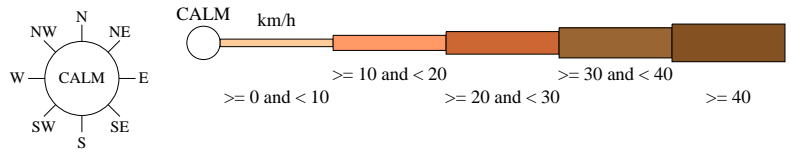

Rose of Wind direction versus Wind speed in km/h (01 Jan 1957 to 11 Aug 2023)

Custom times selected, refer to attached note for details

TAMBO POST OFFICE

Site No: 035069 • Opened Jan 1877 • Still Open • Latitude: -24.8819° • Longitude: 146.2564° • Elevation 395.1m

An asterisk (*) indicates that calm is less than 0.5%.

Other important info about this analysis is available in the accompanying notes.

9 am Jul
1995 Total Observations

Calm 12%