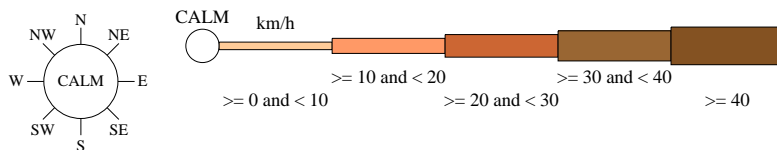

# Rose of Wind direction versus Wind speed in km/h (01 Jan 1957 to 21 May 2012)

Custom times selected, refer to attached note for details

## WINTON POST OFFICE

Site No: 037051 • Opened Jan 1884 • Closed May 2012 • Latitude: -22.3908° • Longitude: 143.0386° • Elevation 181.m

An asterisk (\*) indicates that calm is less than 0.5%.

Other important info about this analysis is available in the accompanying notes.