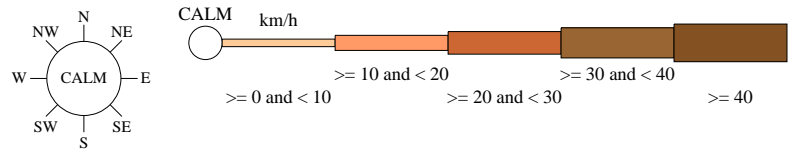

Rose of Wind direction versus Wind speed in km/h (29 Jun 2000 to 11 Aug 2022)

Custom times selected, refer to attached note for details

BIRDSVILLE AIRPORT

Site No: 038026 • Opened Jun 2000 • Still Open • Latitude: -25.8975° • Longitude: 139.3472° • Elevation 46.m

An asterisk (*) indicates that calm is less than 0.5%.

Other important info about this analysis is available in the accompanying notes.

3 pm Nov
649 Total Observations

Calm *