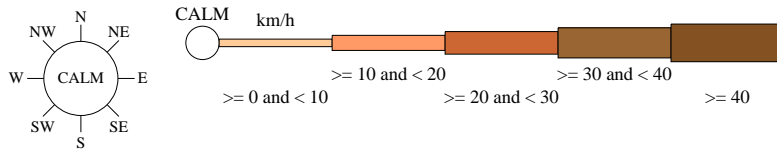

# Rose of Wind direction versus Wind speed in km/h (01 Nov 1966 to 11 Aug 2022)

Custom times selected, refer to attached note for details

## THANGOOL AIRPORT

Site No: 039089 • Opened Jan 1929 • Still Open • Latitude: -24.4935° • Longitude: 150.5709° • Elevation 193.m

An asterisk (\*) indicates that calm is less than 0.5%.  
Other important info about this analysis is available in the accompanying notes.