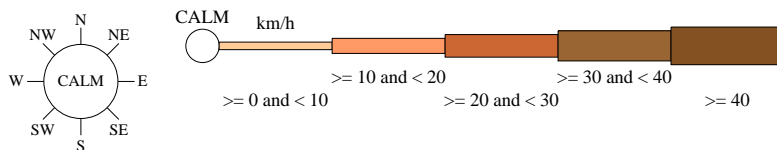

Rose of Wind direction versus Wind speed in km/h (15 Jun 1952 to 11 Aug 2023)

Custom times selected, refer to attached note for details

AMBERLEY AMO

Site No: 040004 • Opened Jan 1941 • Still Open • Latitude: -27.6297° • Longitude: 152.7111° • Elevation 24.m

An asterisk (*) indicates that calm is less than 0.5%.
Other important info about this analysis is available in the accompanying notes.

3 pm Dec
2162 Total Observations

Calm 5%