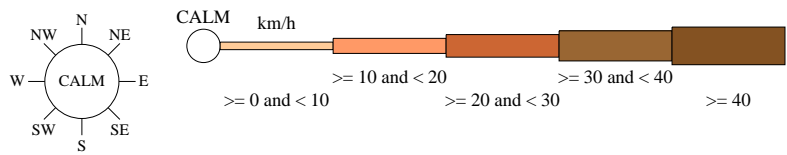

# Rose of Wind direction versus Wind speed in km/h (01 Jan 1957 to 10 Aug 2023)

Custom times selected, refer to attached note for details

## DOUBLE ISLAND POINT LIGHTHOUSE

Site No: 040068 • Opened Jan 1891 • Still Open • Latitude: -25.9319° • Longitude: 153.1906° • Elevation 95.6m

An asterisk (\*) indicates that calm is less than 0.5%.

Other important info about this analysis is available in the accompanying notes.