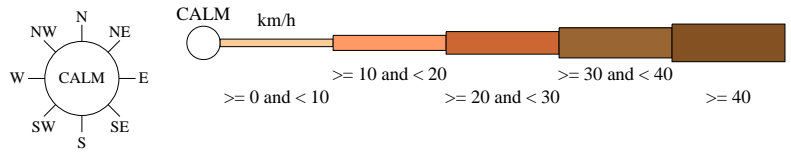

Rose of Wind direction versus Wind speed in km/h (05 Jan 1965 to 12 Aug 2020)

Custom times selected, refer to attached note for details

GYMPIE

Site No: 040093 • Opened Jan 1870 • Still Open • Latitude: -26.1831° • Longitude: 152.6414° • Elevation 64.m

An asterisk (*) indicates that calm is less than 0.5%.

Other important info about this analysis is available in the accompanying notes.

3 pm Nov
1421 Total Observations

Calm 1%