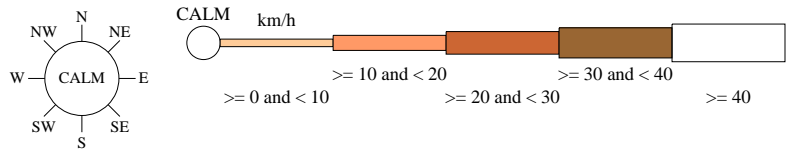

Rose of Wind direction versus Wind speed in km/h (05 Jan 1965 to 30 Apr 2001)

Custom times selected, refer to attached note for details

IMBIL FORESTRY

Site No: 040100 • Opened Jan 1917 • Closed Jul 2011 • Latitude: -26.4619° • Longitude: 152.6644° • Elevation 127m

An asterisk (*) indicates that calm is less than 0.5%.

Other important info about this analysis is available in the accompanying notes.

3 pm Jul
726 Total Observations

Calm *