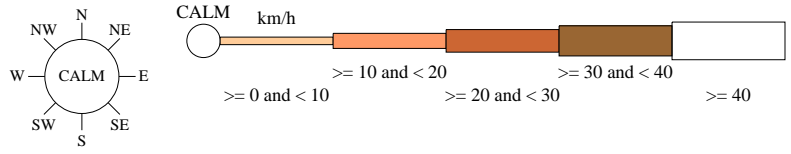

# Rose of Wind direction versus Wind speed in km/h (05 Jan 1965 to 30 Apr 2001)

Custom times selected, refer to attached note for details

## IMBIL FORESTRY

Site No: 040100 • Opened Jan 1917 • Closed Jul 2011 • Latitude: -26.4619° • Longitude: 152.6644° • Elevation 127m

An asterisk (\*) indicates that calm is less than 0.5%.

Other important info about this analysis is available in the accompanying notes.