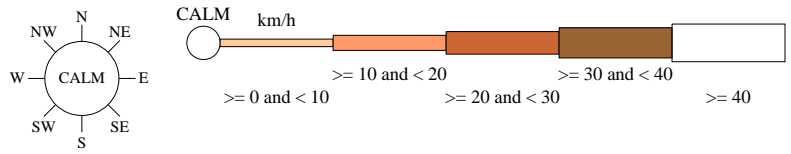

# Rose of Wind direction versus Wind speed in km/h (05 Jan 1965 to 30 Apr 2001)

Custom times selected, refer to attached note for details

## IMBIL FORESTRY

Site No: 040100 • Opened Jan 1917 • Closed Jul 2011 • Latitude: -26.4619° • Longitude: 152.6644° • Elevation 127m

An asterisk (\*) indicates that calm is less than 0.5%.

Other important info about this analysis is available in the accompanying notes.