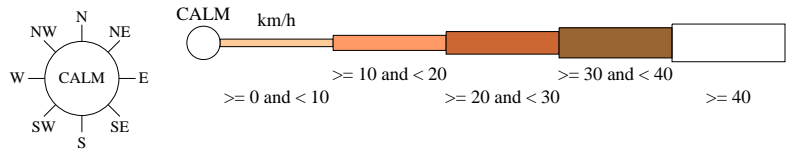

Rose of Wind direction versus Wind speed in km/h (05 Jan 1965 to 30 Apr 2001)

Custom times selected, refer to attached note for details

IMBIL FORESTRY

Site No: 040100 • Opened Jan 1917 • Closed Jul 2011 • Latitude: -26.4619° • Longitude: 152.6644° • Elevation 127m

An asterisk (*) indicates that calm is less than 0.5%.

Other important info about this analysis is available in the accompanying notes.

9 am May
665 Total Observations

Calm 1%