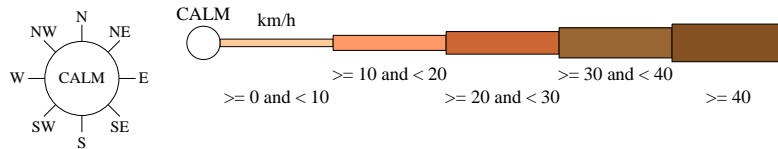

Rose of Wind direction versus Wind speed in km/h (01 Jan 1957 to 10 Jan 1992)

Custom times selected, refer to attached note for details

SOUTHPORT RIDGEWAY AVE

Site No: 040190 • Opened Jan 1881 • Closed Oct 2017 • Latitude: -27.9829° • Longitude: 153.4056° • Elevation 17m

An asterisk (*) indicates that calm is less than 0.5%.

Other important info about this analysis is available in the accompanying notes.

3 pm Jun
1046 Total Observations

Calm *