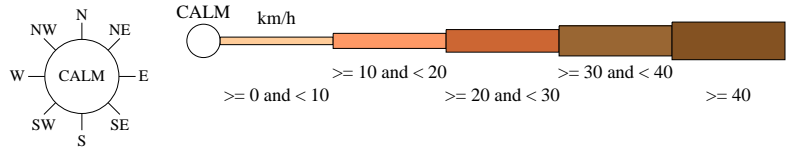

Rose of Wind direction versus Wind speed in km/h (28 Mar 1895 to 06 Mar 1996)

Custom times selected, refer to attached note for details

TEWANTIN POST OFFICE

Site No: 040264 • Opened Jan 1895 • Closed Mar 1996 • Latitude: -26.3919° • Longitude: 153.0408° • Elevation 8.m

An asterisk (*) indicates that calm is less than 0.5%.

Other important info about this analysis is available in the accompanying notes.

3 pm Dec
1516 Total Observations

Calm 1%