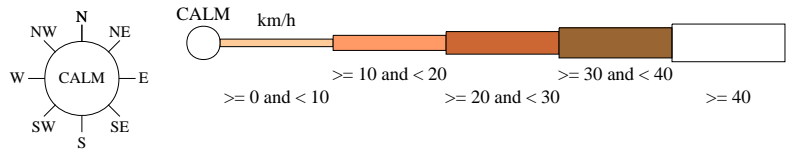

Rose of Wind direction versus Wind speed in km/h (01 Dec 1991 to 30 Sep 2010)

Custom times selected, refer to attached note for details

COOLANGATTA

Site No: 040717 • Opened Jan 1982 • Still Open • Latitude: -28.1681° • Longitude: 153.5053° • Elevation 4m

An asterisk (*) indicates that calm is less than 0.5%.
Other important info about this analysis is available in the accompanying notes.

9 am
6702 Total Observations

Calm 3%