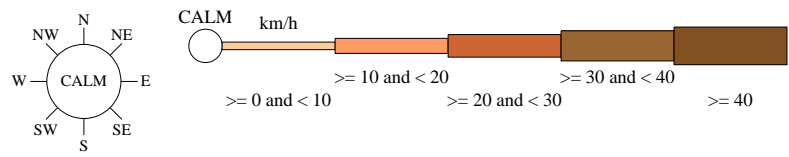

Rose of Wind direction versus Wind speed in km/h (01 Apr 1994 to 10 Aug 2019)

Custom times selected, refer to attached note for details

BRISBANE AERO

Site No: 040842 • Opened Dec 1992 • Still Open • Latitude: -27.3917° • Longitude: 153.1292° • Elevation 4.5m

An asterisk (*) indicates that calm is less than 0.5%.

Other important info about this analysis is available in the accompanying notes.

3 pm
9042 Total Observations

Calm *