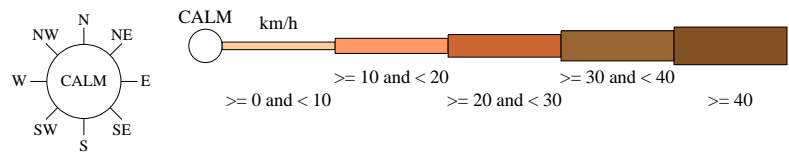

Rose of Wind direction versus Wind speed in km/h (01 Apr 1994 to 11 Aug 2019)

Custom times selected, refer to attached note for details

BRISBANE AERO

Site No: 040842 • Opened Dec 1992 • Still Open • Latitude: -27.3917° • Longitude: 153.1292° • Elevation 4.5m

An asterisk (*) indicates that calm is less than 0.5%.

Other important info about this analysis is available in the accompanying notes.

3 pm May
767 Total Observations

Calm *