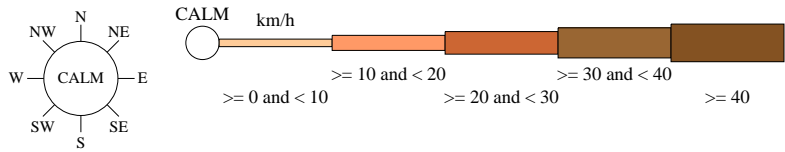

Rose of Wind direction versus Wind speed in km/h (13 Mar 1891 to 04 Jun 1991)

Custom times selected, refer to attached note for details

GOONDIWINDI POST OFFICE

Site No: 041038 • Opened Jan 1879 • Closed Jun 1991 • Latitude: -28.5481° • Longitude: 150.3075° • Elevation 217.m

An asterisk (*) indicates that calm is less than 0.5%.

Other important info about this analysis is available in the accompanying notes.

3 pm Jul
2775 Total Observations

Calm 11%