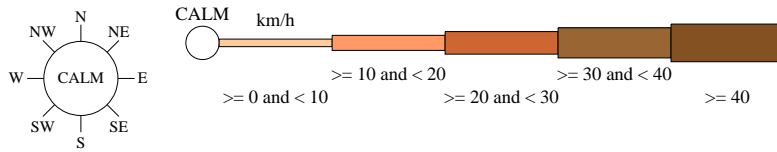

Rose of Wind direction versus Wind speed in km/h (13 Mar 1891 to 04 Jun 1991)

Custom times selected, refer to attached note for details

GOONDIWINDI POST OFFICE

Site No: 041038 • Opened Jan 1879 • Closed Jun 1991 • Latitude: -28.5481° • Longitude: 150.3075° • Elevation 217.m

An asterisk (*) indicates that calm is less than 0.5%.

Other important info about this analysis is available in the accompanying notes.

9 am Jan
2904 Total Observations

Calm 6%